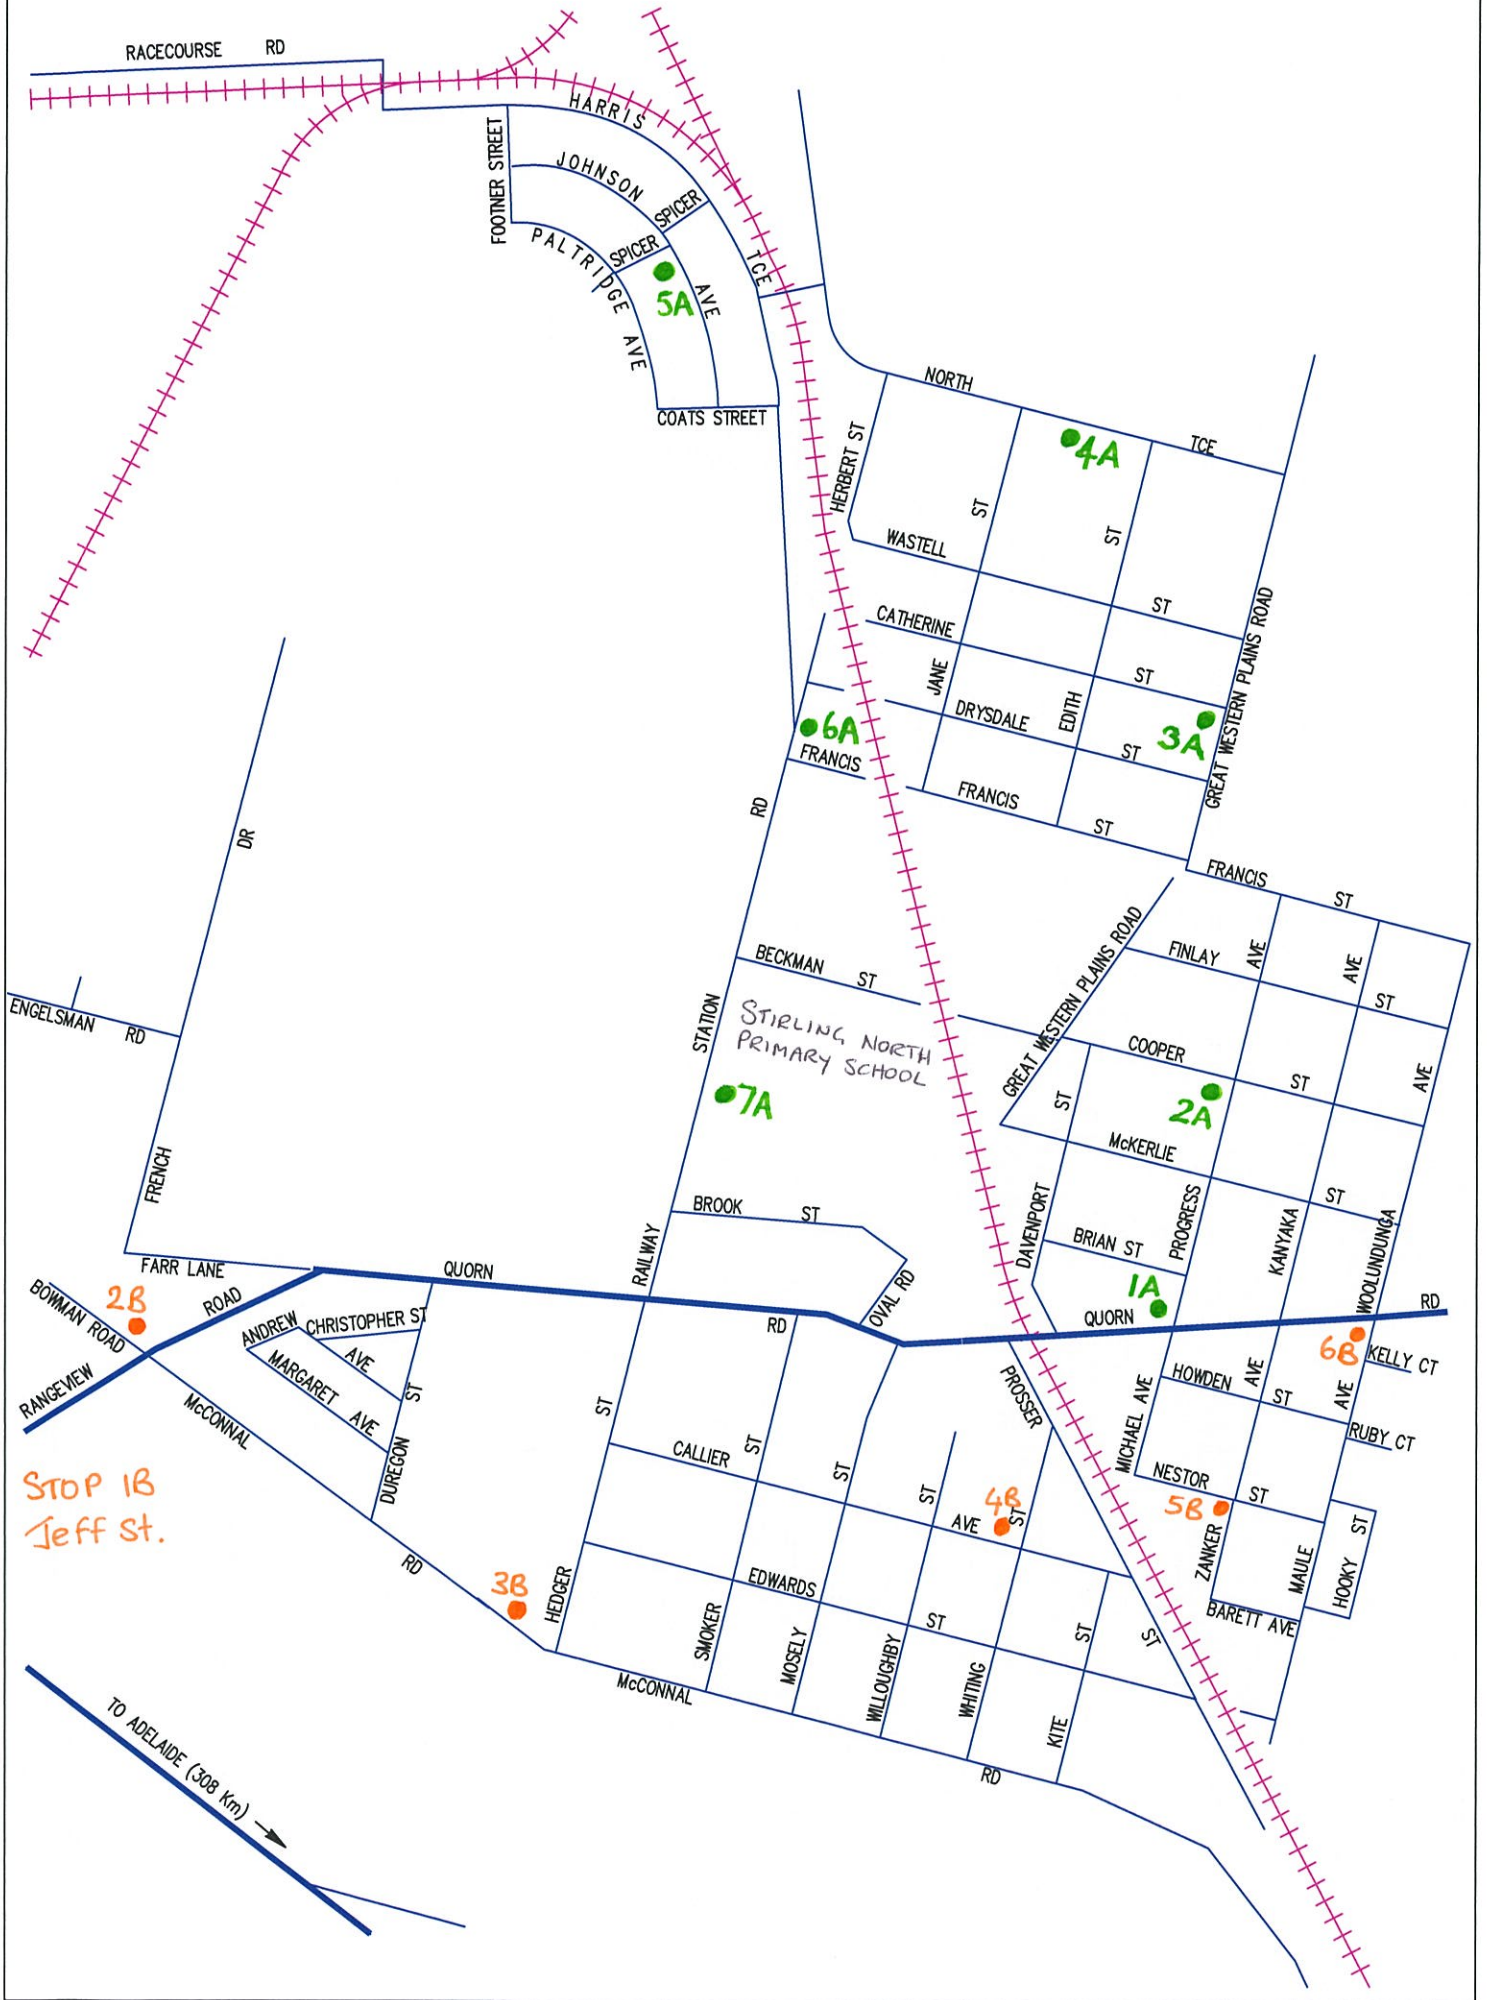

Please note: the above times may vary according to unavoidable delays

Bus Stops

Stop No.	Location	Previous Stop No.
1A	Stirling North Supermart (Shop)	6
2A	Corner Progress Ave/Cooper Street	7
3A	Corner G/Western Plains Road/Catherine Street	8
4A	North Terrace (between Jane & Edith Streets)	9 / 10
5A	Corner Johnson and Spicer Avenues	11
6A	Corner Railway Station Road/Francis Street	12
7A	Stirling North Primary School	13

PORT AUGUSTA SECONDARY SCHOOL

Stirling North Bus Run B

Timetable – effective from Monday 27/2/2017

Morning

Mon to Fri – DECD Bus 1601: 1st stop 8:05am*

Afternoon

Mon & Fri – DECD Bus 1571: depart PASS 2:35pm
 Tues to Thurs – DECD Bus 1601: depart PASS 3:35pm*

*Please note: the above times may vary according to unavoidable delays, particularly those marked with *.*

Bus Stops

Stop No.	Location	Previous Stop No.
1B	Corner Jeff Street/Highway 1	1
2B	Corner Rangeview/Bowman Roads (Cemetery)	2
3B	Corner McConnal Road/Hedger Street	3 / 4
4B	Corner Whiting Street/Callier Avenue	5
5B	Corner Zanker Avenue/Nestor Streets	New stop
6B	Corner Maule Street/Quorn Road	New stop

STIRLING NORTH BUS ROUTE MAP - 2017

STOP 1B
Jeff St.

TO ADELAIDE (308 km) →